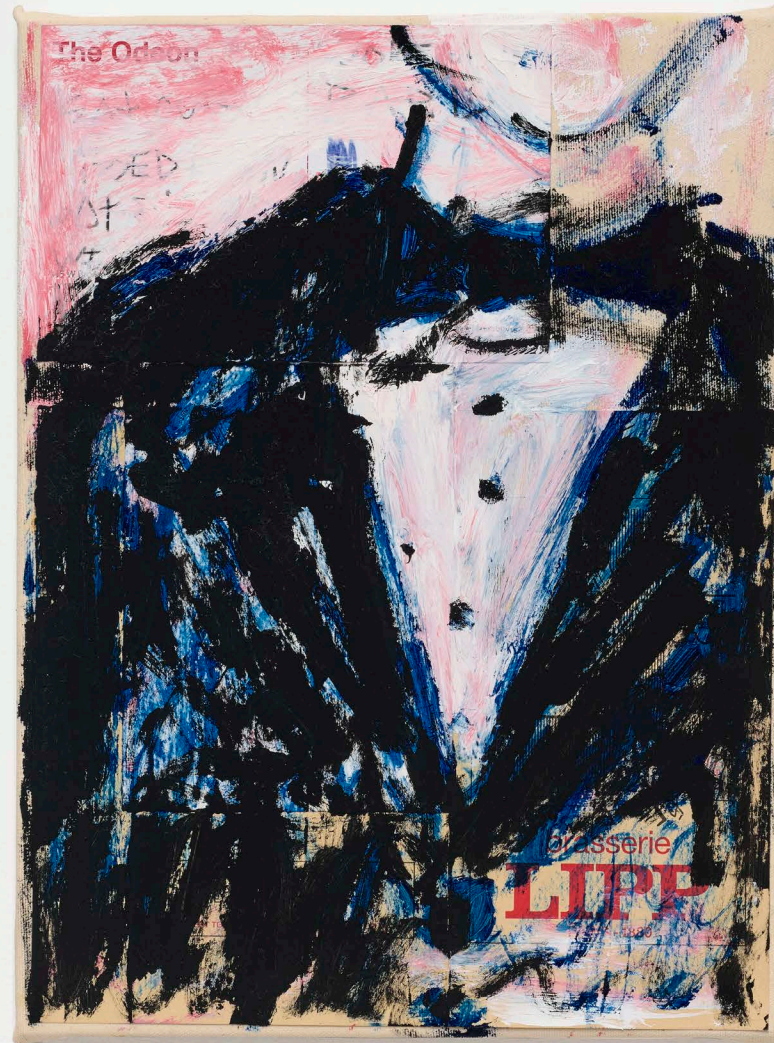

MICHAEL MCGREGOR

LUNCH

4.30 - 6.12.2026

Dan Yoshii is pleased to present *LUNCH*, a series of paintings and works on paper by Los Angeles-based artist Michael McGregor as its inaugural show of the gallery's new space on 54 Henry Street. Expanding on his ongoing exploration of the still life in his distinctively loose yet dynamic touch, McGregor spins the idea of traditional still life tropes into contemporary scenes that focus on the act of eating and the subtle hedonism embedded in enjoying a meal in today's fast-paced world.

LUNCH asks the viewer to reexamine the act of eating through not a lens of the overlooked mundane, but as a celebration of how it brings people together through its collectivist nature, shared conversation, and storytelling.

"Lunch is the only meal that matters." - Michael McGregor

Dan Yoshii

Paintings

The Sub (diptych) | 2026 | Oil on canvas
Each: 28 x 40 inches (71 x 101.6 cm) | Overall: 24 x 80 inches (71 x 203.2 cm)
DYG-MMG24.010