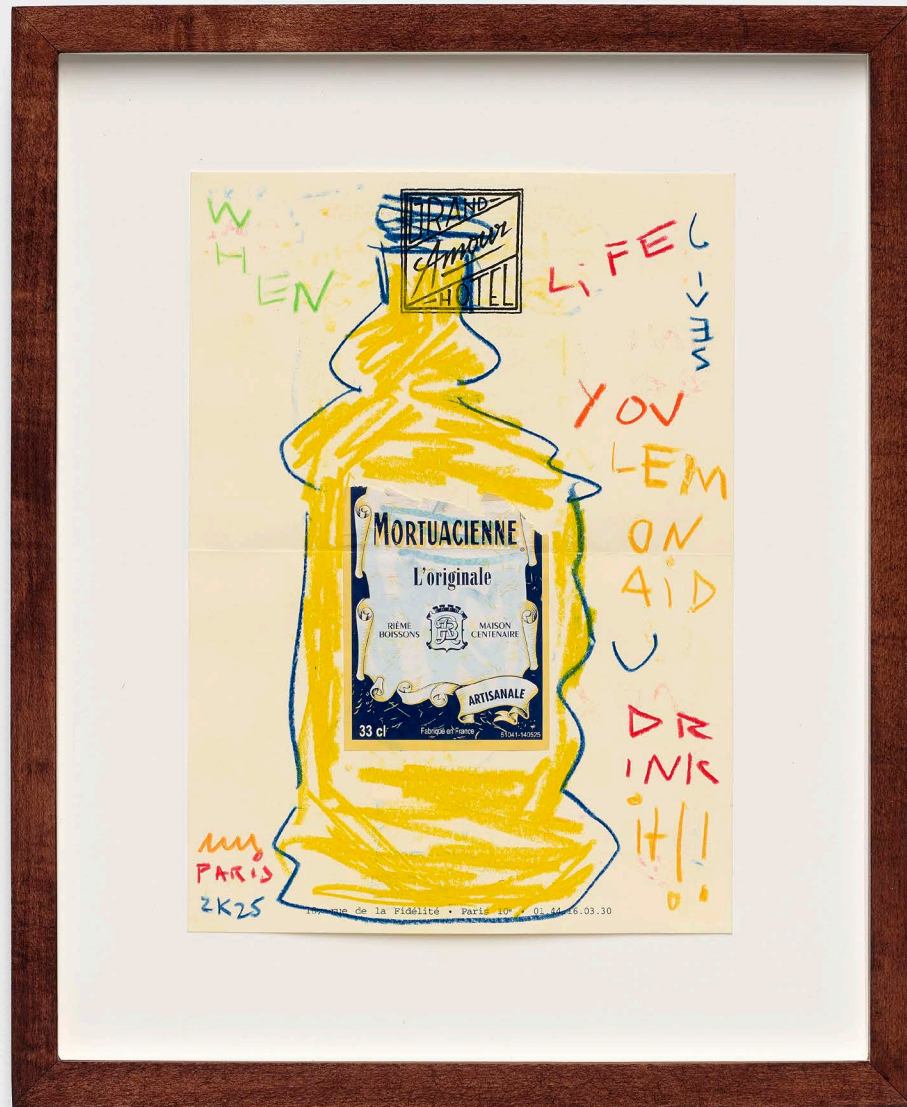

Michael McGregor: Lunch

Walking into Paul Bert, 14:30 | 2026 | Color pencil and oil on vintage menu
Frame: 15 3/8 x 11 7/8 inches (39 x 30.2 cm)
DYG-MMG26.007

Hot Dog (polyptych) | 2025 | Color pencil on hotel stationery
Frame: 17 1/8 x 33 1/8 inches (43.5 x 84.1 cm)
DYG-MMG25.012

Michael McGregor: Lunch

A Bemelman's scene from Bemelmans (diptych) | 2025 | Color pencil on hotel stationery
Frame: 9 1/2 x 11 1/8 inches (24.1 x 28.3 cm)
DYG-MMG25.016

Michael McGregor: Lunch

I'll Have What She's Having (diptych) | 2026 | Color pencil on hotel stationery
Frame: 11 3/4 x 14 3/4 inches (29.9 x 37.5 cm)
DYG-MMG25.017

Michael McGregor: Lunch

Time for a fucking drink, mon chérie | 2025 | Color pencil on hotel stationery
Frame: 11 7/8 x 9 3/4 inches (30.2 x 24.8 cm)
DYG-MMG25.022

Lemonade | 2025 | Color pencil and mixed media on hotel stationery
Frame: 11 7/8 x 9 3/4 inhes (30.2 x 24.8 cm)
DYG-MMG25.021