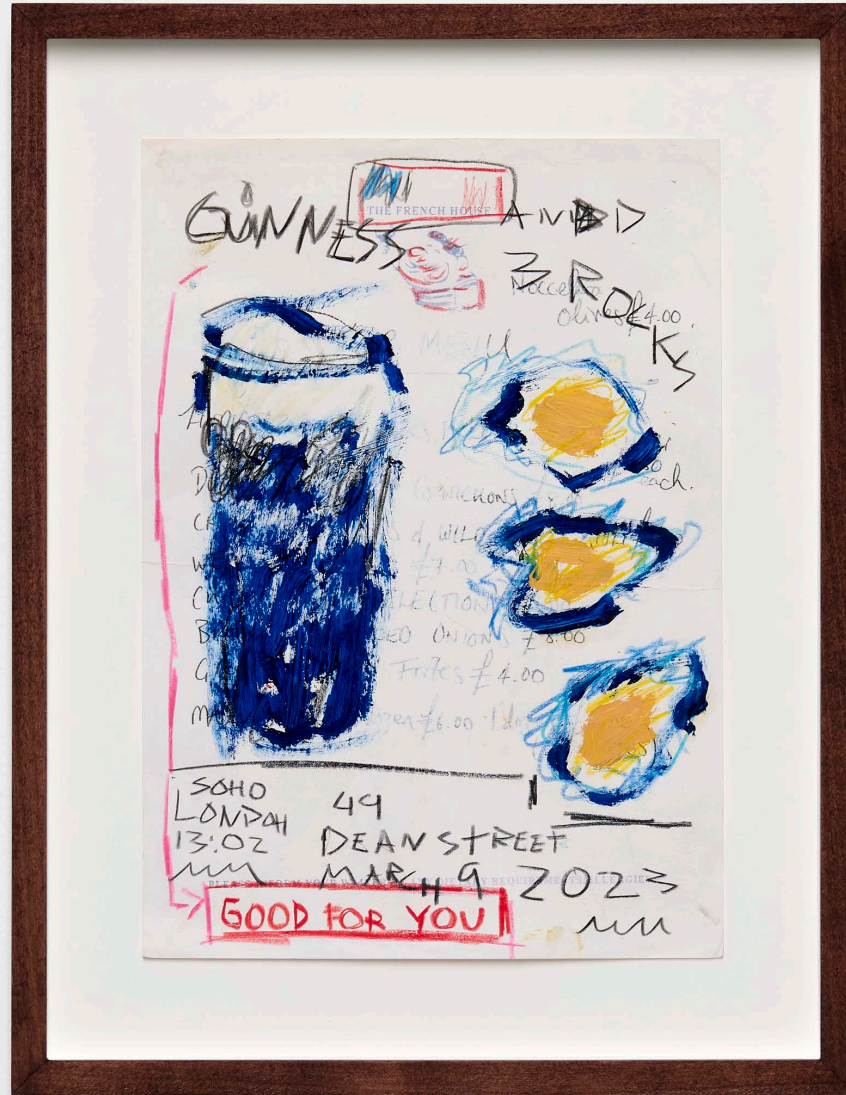

Lunch Date | 2026 | Collage, gesso & oil on canvas
50 x 40 inches (127 x 101.6 cm) | DYG-MMG26.015

Ketchup | 2026 | Oil on canvas
50 x 40 inches (127 x 101.6 cm) | DYG-MMG26.012

Mayo | 2026 | Oil on canvas
50 x 40 inches (127 x 101.6 cm) | DYG-MMG26.013

Mustard | 2026 | Oil on canvas
50 x 40 inches (127 x 101.6 cm) | DYG-MMG26.014

Works on Paper

* All works on paper are framed

Liquid Lunch (diptych) | 2026 | Color pencil on vintage menu
 Frame: 15 3/8 x 20 1/4 inches (39 x 51.4 cm)
 DYG-MMG26.001

Michael McGregor: Lunch

Guinness and 3 rocks at the French, Soho | 2023 | Color pencil on hotel stationery
Frame: 15 3/8 x 11 7/8 inches (39 x 30.2 cm)
DYG-MMG23.001

Michael McGregor: Lunch

Chef's Table | 2026 | Color pencil on vintage menu
 Frame: 15 3/8 x 11 7/8 inches (39 x 30.2 cm)
 DYG-MMG26.003